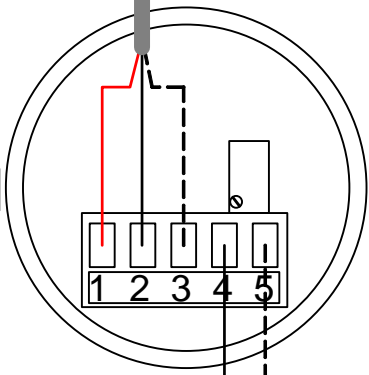

Use 3 conductor Shielded wire,
do not run
in same conduit as AC Power

PREAMPLIFIER

Turbine and Pre-amp
Installation for EZ Batch III

1963 ESSEX COURT
REDLANDS, CA 92373
(909) 307-2295 (909) 307-2395 fax

Approved By:
Drawing I.D.
Scale: none